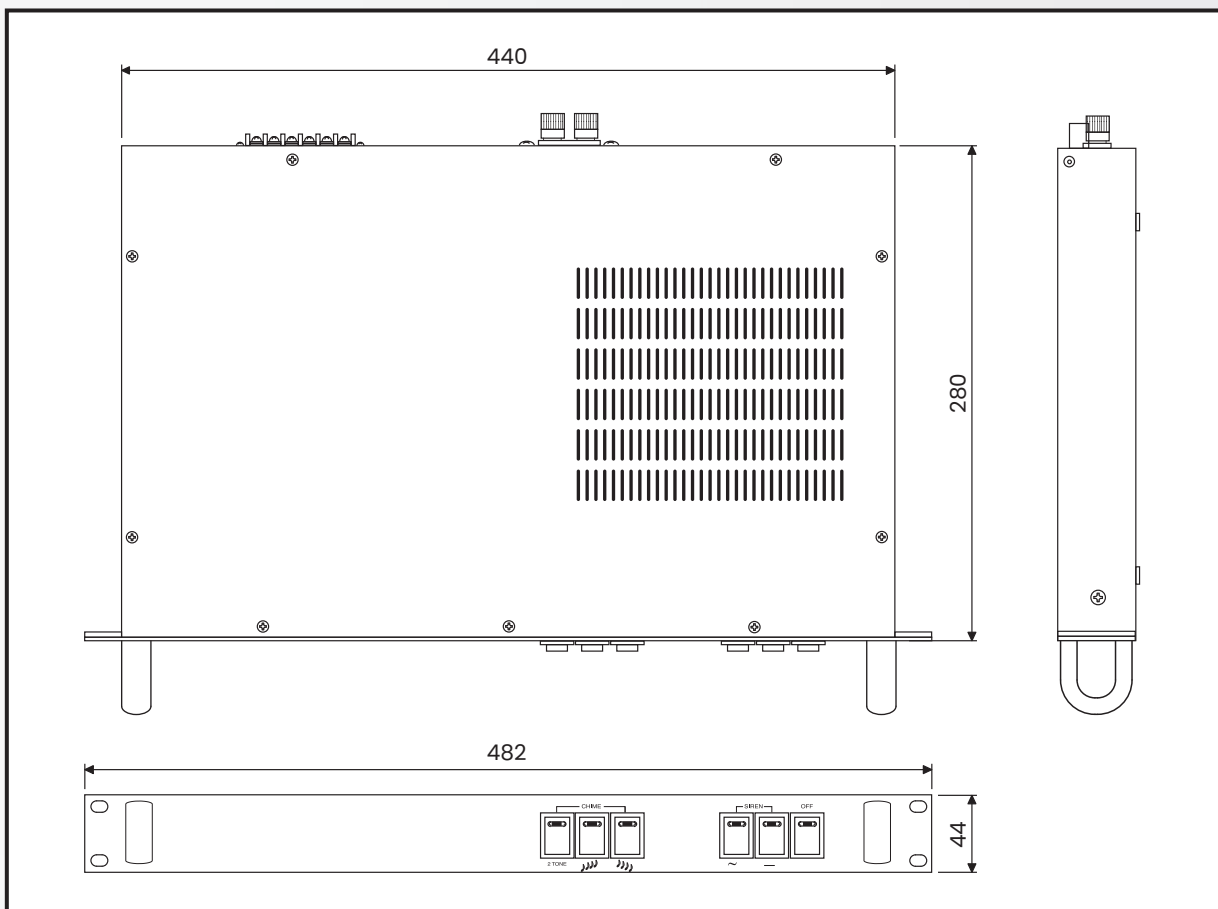

SPECIFICATIONS

	PE-6103
Siren Frequency	630 Hz
Chime and Siren Output Level/Impedance	1Vrms/10kΩ Unbalanced
Operation Temperature	-10°C ~ +40°C / 140°F~104°F
Power Source	24V DC
Power Consumption	60mA
Weight (SET)	2.8kg/6.2lb
Dimensions (SET)	482(W)x44(H)x280(D)mm/19(W)x1.7(H)x11(D)in

DIMENSIONS