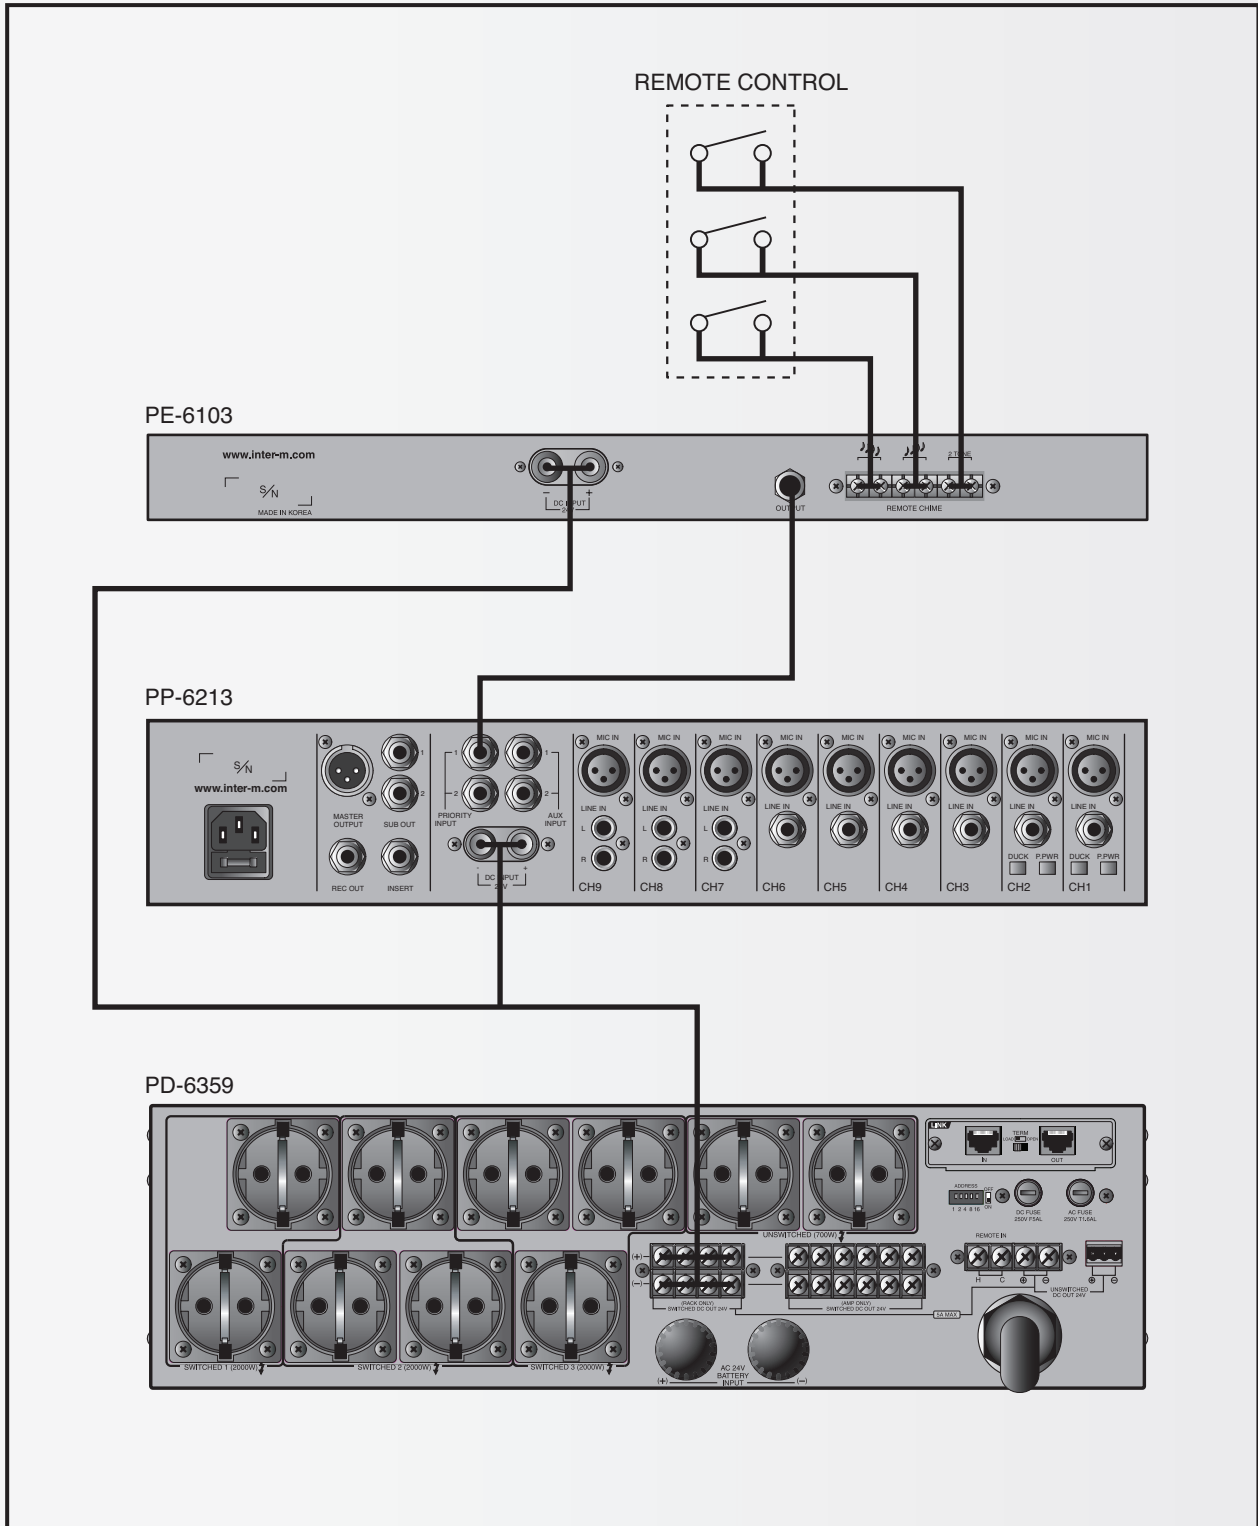

- **REMOTE CONTROL CAPABILITY**

- Rear-panel terminals are provided for connecting a wired remote control to increase functionality.

FRONT/REAR PANEL

- 1 CHIME SWITCHES
- 2 WAVING SIREN SWITCH

- 3 FLAT SIREN SWITCH
- 4 OFF SWITCH

- 1 DC INPUT TERMINALS
- 2 OUTPUT JACK

- 3 REMOTE CONTROL TERMINAL

APPLICATIONS

BLOCK DIAGRAM

SPECIFICATIONS

	PE-6103
Siren Frequency	630 Hz
Chime and Siren Output Level/Impedance	1Vrms/10kΩ Unbalanced
Operation Temperature	-10°C ~ +40°C / 140°F~104°F
Power Source	24V DC
Power Consumption	60mA
Weight (SET)	2.8kg/6.2lb
Dimensions (SET)	482(W)x44(H)x280(D)mm/19(W)x1.7(H)x11(D)in