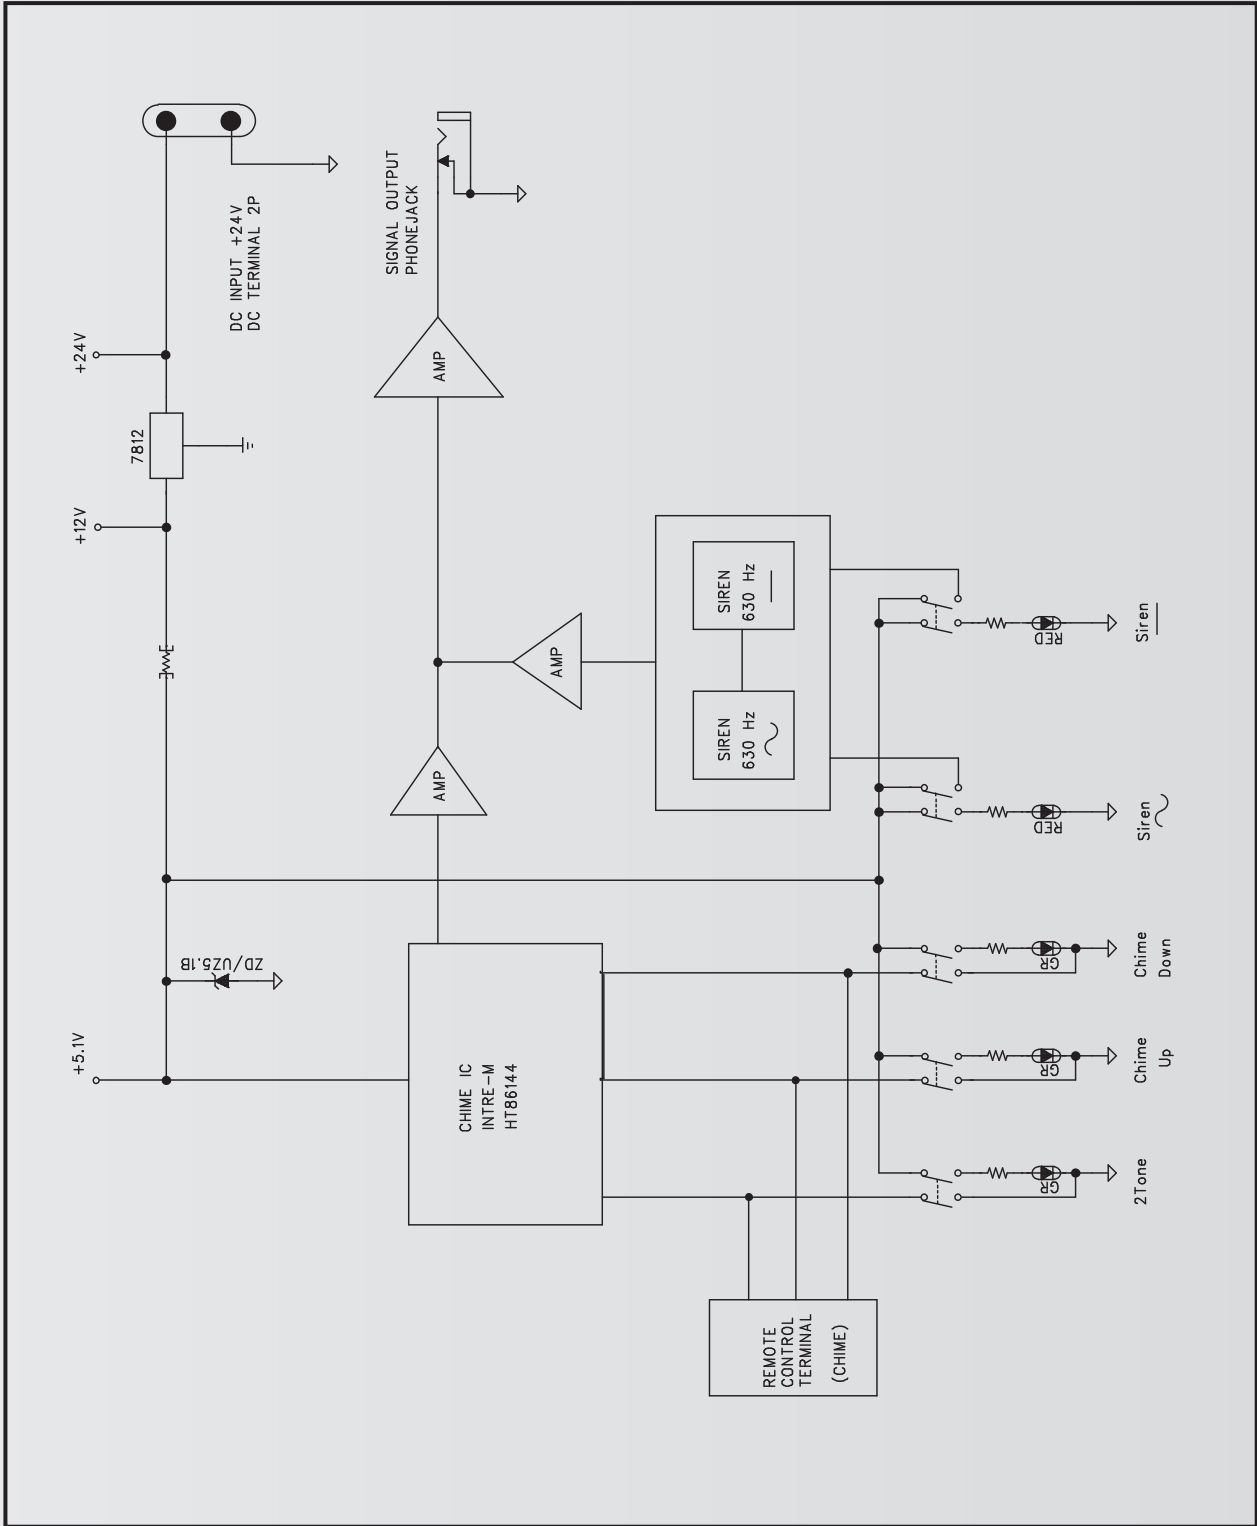

- **REMOTE CONTROL CAPABILITY**

- Rear-panel terminals are provided for connecting a wired remote control to increase functionality.

FRONT/REAR PANEL

- 1 CHIME SWITCHES
- 2 WAVING SIREN SWITCH

- 3 FLAT SIREN SWITCH
- 4 OFF SWITCH

- 1 DC INPUT TERMINALS
- 2 OUTPUT JACK

- 3 REMOTE CONTROL TERMINAL

APPLICATIONS

BLOCK DIAGRAM

SPECIFICATIONS

	PE-6103
Siren Frequency	630 Hz
Chime and Siren Output Level/Impedance	1Vrms/10kΩ Unbalanced
Operation Temperature	-10°C ~ +40°C / 140°F~104°F
Power Source	24V DC
Power Consumption	60mA
Weight (SET)	2.8kg/6.2lb
Dimensions (SET)	482(W)x44(H)x280(D)mm/19(W)x1.7(H)x11(D)in